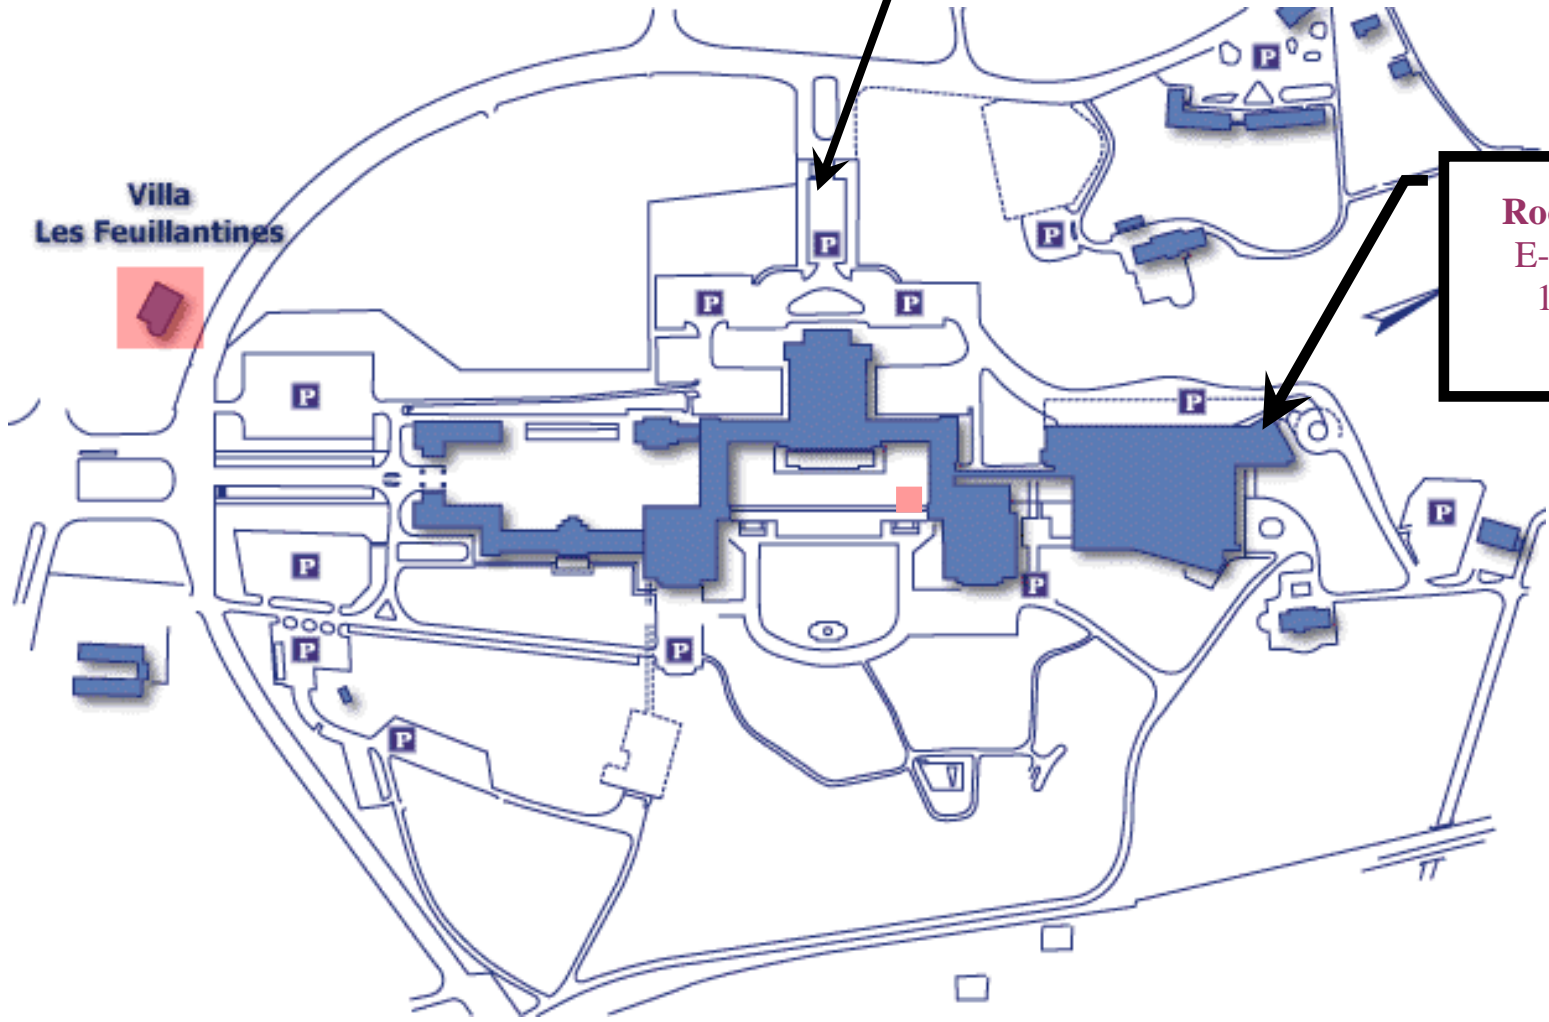

**SECURITY**  
**IDENTIFICATION SECTION**

Open 0800 – 1700 non stop  
PLACE DES NATIONS

**ENTRY/EXIT  
CARS AND  
PEDESTRIANS  
Pregny gate**

**Villa  
Les Feuillantines**

**Room XVIII  
E-Building,  
1st Floor**