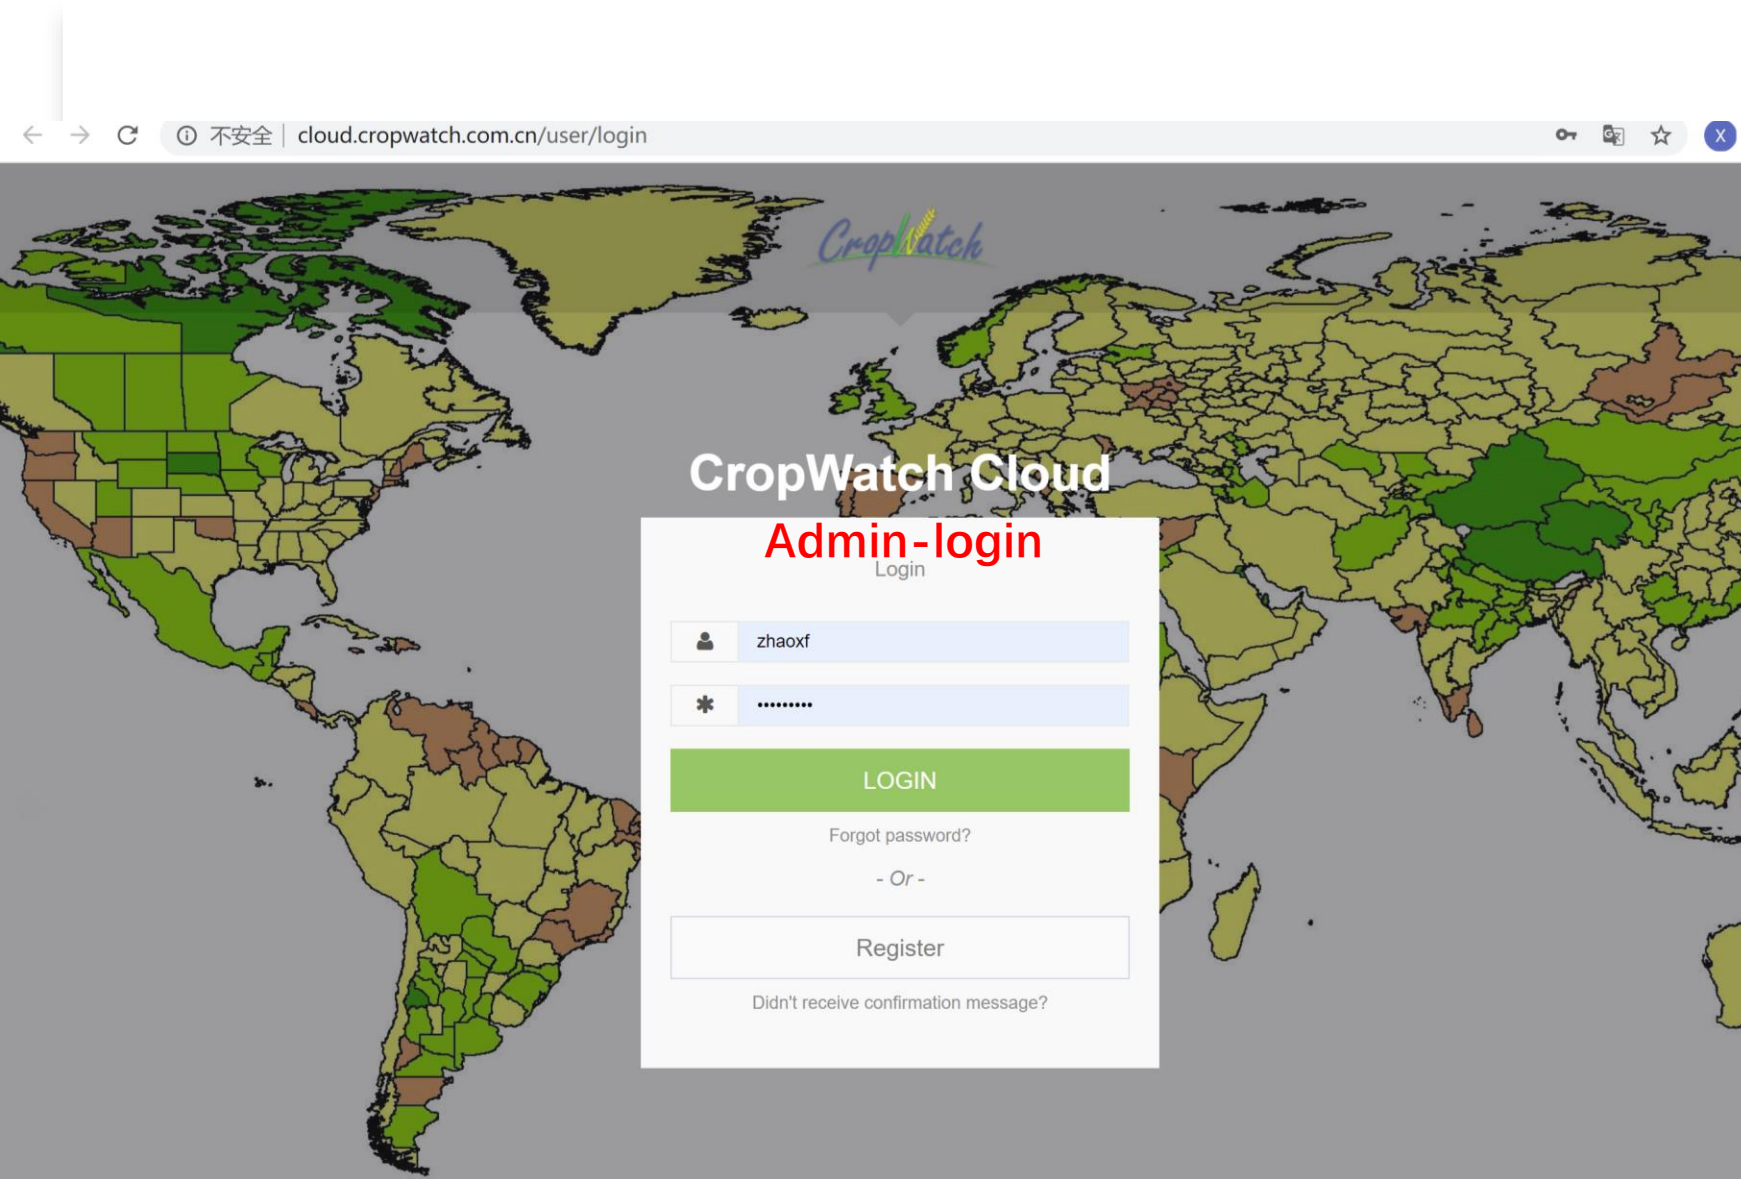

[Bulletin →](#)

CropWatch Sub System

- CropWatch Pro ^{dev} [Enter >](#)
- CropWatch Explorer [Enter >](#)
- CropWatch Analysis** [Enter >](#)
- CropWatch Bulletin [Enter >](#)

About

CropWatch is China's leading crop monitoring system. Using remote sensing and ground-based indicators the system assesses national and global crop production.

Bulletin

Each quarter, CropWatch findings are published in the CropWatch bulletin. The bulletin is issued in English and Chinese.

[More >](#)

Publications

The CropWatch system and described in various articles and Chinese journals.

[More >](#)

Admin-Create a new report task

CropWatch
Analysis

cloud.cropwatch.com.cn

Click here

Admin-
Create a
new report
task

cloud.cropwatch.com.cn

1, Click "Management"

2, Click "Create Report"

The screenshot shows the CropWatch web interface. On the left, a dark sidebar contains a menu with 'Management' highlighted in a red box. A blue arrow points from this menu item to the main content area. In the main content area, a green button with a plus sign and the text 'Create Report' is highlighted with a red box. Another blue arrow points from this button to the right side of the image. Below the button is a table of reports.