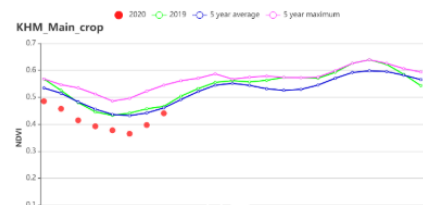

Menu

OVERVIEW »

- Cambodia
- Lao PDR
- Thailand
- Vietnam
- Myanmar

CHAPTER2 COUNTRY ANALYSIS »

- Cambodia
- Lao PDR
- Thailand
- Vietnam
- Myanmar

CHAPTER3 REGIONAL ANALYSIS »

- Lower Mekong Basin

Figures

CROPWATCH BULLETIN FOR LOWER MEKONG RIVER BASIN COUNTRIES

🗑️ Revoke

Lower Mekong Basin chapter3 Regional analysis

Author: **zhaoxf** Editor: **zhaoxf**

PDF Download

In the montiring period .....

...

region	RAIN Cu...	RAIN De...	TEMP C...	TEMP D...	RADPAR...	RADPAR...	BIOMSS ...	BIO
Tonle-sap	737	-13	28	0.9	1173	0	800	1
Mekong...	832	-14	28	0.8	1198	2	819	3
Norther...	914	-25	27.6	0.8	1209	7	813	7
Southwe...	869	-16	26.2	0.8	1251	6	864	7