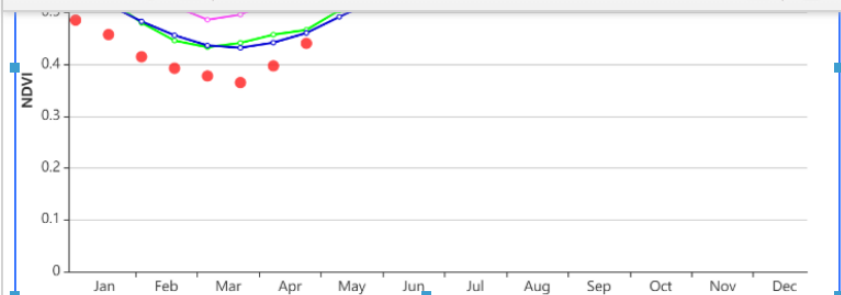

不安全 | cloud.cropwatch.com.cn/section/write?id=25156

Figure.X Crop condition development graph based on NDVI

Path: [body](#) > [p](#) > [img](#)

93 characters entered,99907 left.

Save

Operate Log

添加时间	状态	操作人	描述
2020-08-06 14:06:16	Writing	zhaoxf	