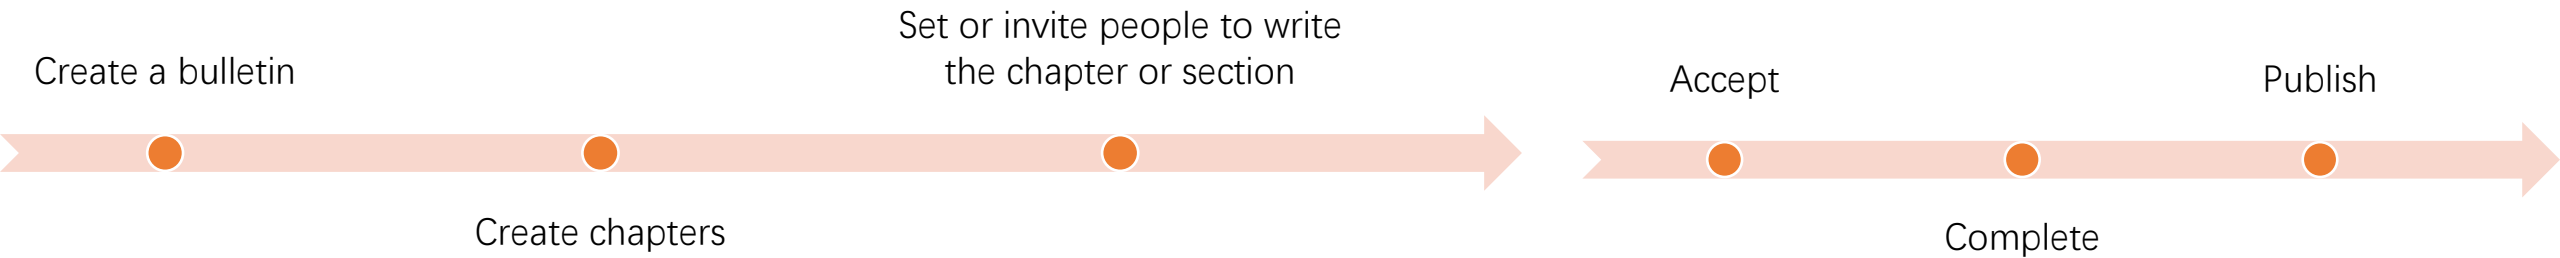

[More](#) >

CropWatch Analysis

cloud.cropwatch.com.cn

CropWatch-Analysis

CropWatch Analysis is cloud collaboration tool for people from over the country/world analyzing their CropWatch indicators anywhere. It provides create document, allocate and manage tasks, monitor schedule and publish the document online functions which let people over the world finish their documents together on the cloud platform.

All experts over the world

CropWatch Team

CropWatch-Analysis

Admin

Writer1

Writer2

Outline

- 1.Flow chart
- **2.Create task-Administrator**
- 3.Write and submit-Authors
- 4.Check-Administrator/Editor (If rejected, return to step3, revision and resubmit)
- 5.Published-Administrator

Admin

CropWatch Analysis

cloud.cropwatch.com.cn

The screenshot displays the CropWatch website interface. At the top, a navigation menu includes links for Home, About, Update, Bulletin, Methodology, and Publications. Below the menu, a featured article titled "May 2020 CropWatch Bulletin" is shown, accompanied by a thumbnail image of a crop field. The main content area features a "CropWatch Sub System" section with four interactive tiles: "CropWatch Pro dev", "CropWatch Explorer", "CropWatch Analysis" (highlighted with a red border and a hand cursor), and "CropWatch Bulletin". Below this, three content blocks are visible: "About" (with a group photo and a green box highlighting a specific area), "Bulletin" (showing various bulletin covers), and "Publications" (displaying journal articles).