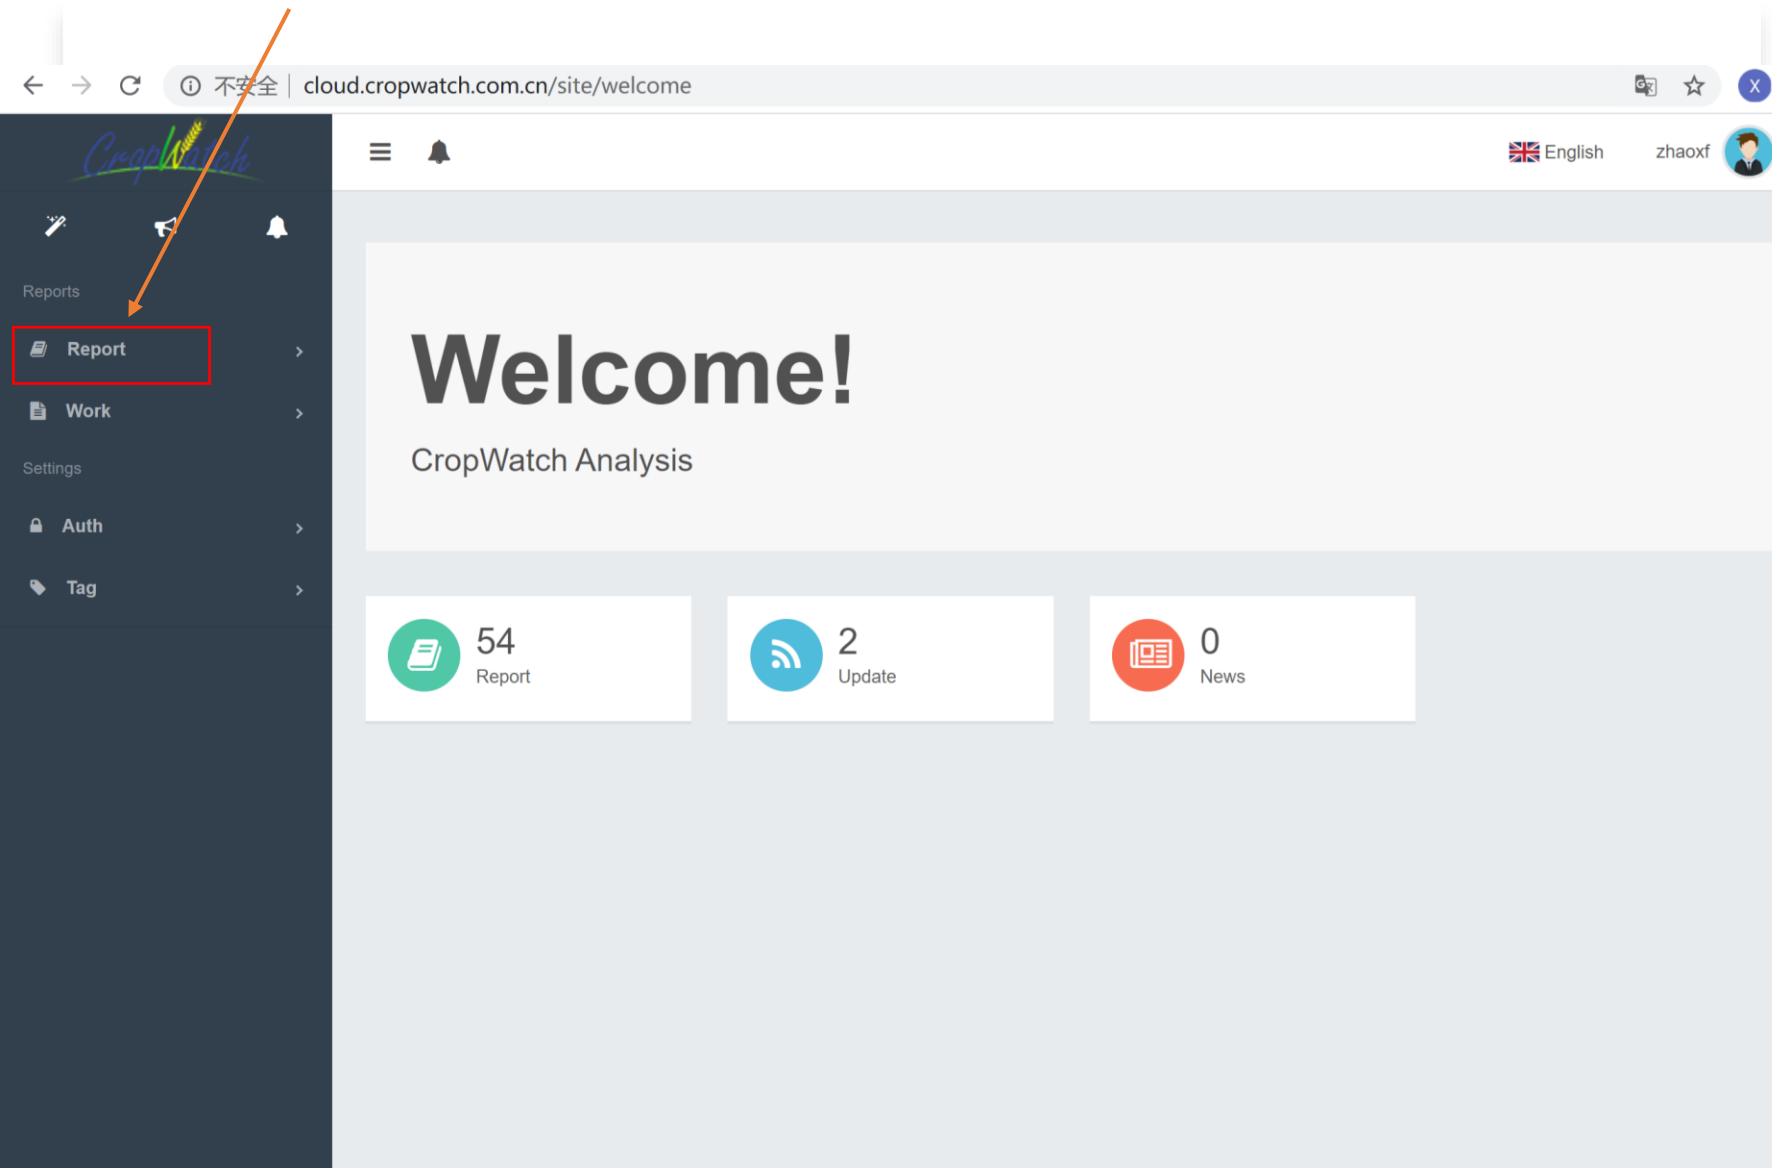

Admin

CropWatch Analysis

cloud.cropwatch.com.cn

The screenshot displays the CropWatch website interface. At the top, a navigation menu includes links for Home, About, Update, Bulletin, Methodology, and Publications. Below the menu, a featured article titled "May 2020 CropWatch Bulletin" is shown, accompanied by a thumbnail image of a crop field. The main content area features a "CropWatch Sub System" section with four interactive tiles: "CropWatch Pro dev", "CropWatch Explorer", "CropWatch Analysis" (highlighted with a red border and a hand cursor), and "CropWatch Bulletin". Below this, three content blocks are visible: "About" (with a group photo and a green box highlighting a specific area), "Bulletin" (showing various bulletin covers), and "Publications" (displaying journal articles).

[More >](#)

Admin-Create a new report task

CropWatch
Analysis

cloud.cropwatch.com.cn

Click here

Admin-
Create a
new report
task

cloud.cropwatch.com.cn

1, Click "Management"

2, Click "Create Report"

The screenshot shows the CropWatch web interface. On the left, a dark sidebar contains a menu with 'Management' highlighted in a red box. A blue arrow points from this menu item to the main content area. In the main content area, a green button with a plus sign and the text 'Create Report' is highlighted with a red box. Another blue arrow points from this button to the right side of the image. Below the button is a table of reports.