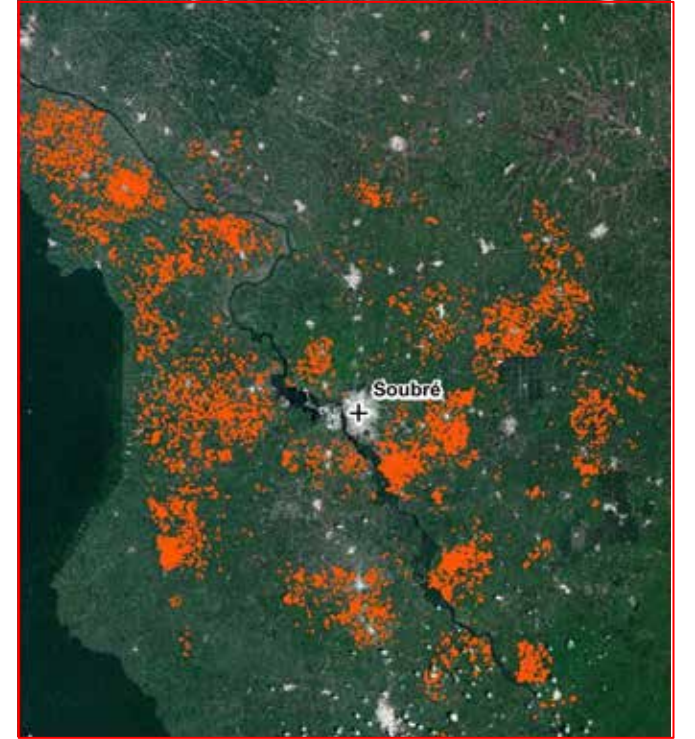

Physical traceability of commodities : why, what, where, how, for whom, and at what cost ?

Tracing an illusion in Utopia

BioTrade Congress VI: Trade and biodiversity for a positive future

Events are tracked by:

- Blockchain
- QR Code
- GPS Location

Purposeful technology

Traceability

that matters most

Mobile money systems or digital transfers to ensure traceability of premium and ensure farm gate prices are paid in full

Roll-out of purposeful technology

State-of-the-art Earth observation technology: Our innovative satellite-based, LiDAR calibrated land-use change assessment tool runs on A.I. algorithms. This includes a Deforestation Risk Assessment and Canopy Disturbance Alert system, for both on-farm and off-farm purposes.