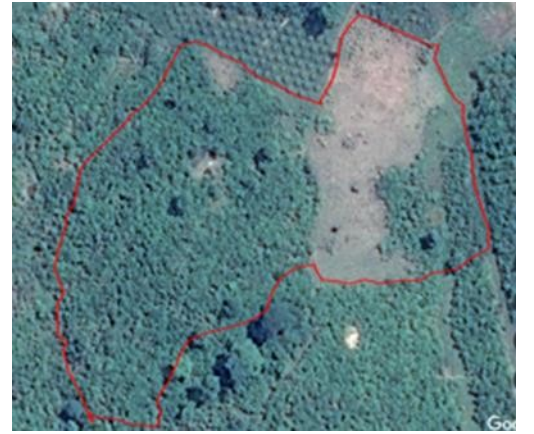

- Blockchain
- QR Code
- GPS Location

Purposeful technology

Traceability

that matters most

Mobile money systems or digital transfers to ensure traceability of premium and ensure farm gate prices are paid in full

Roll-out of purposeful technology

State-of-the-art Earth observation technology: Our innovative satellite-based, LiDAR calibrated land-use change assessment tool runs on A.I. algorithms. This includes a Deforestation Risk Assessment and Canopy Disturbance Alert system, for both on-farm and off-farm purposes.