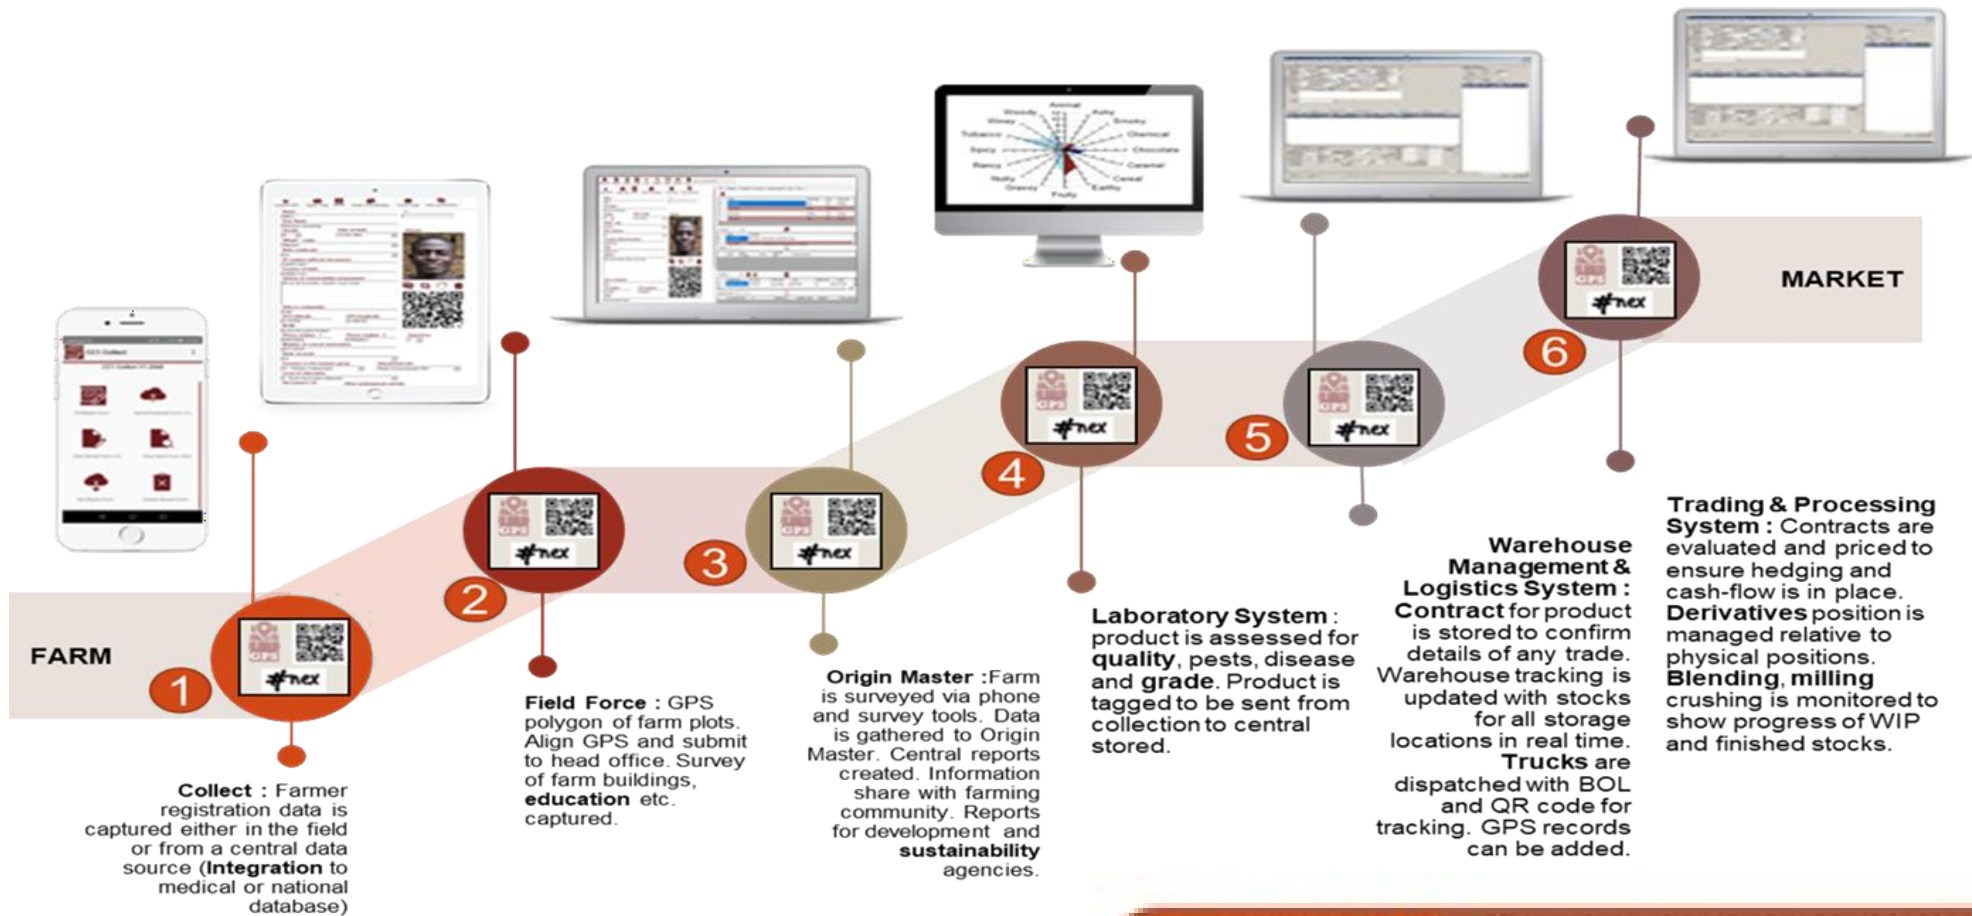

Physical traceability of commodities : why, what, where, how, for whom, and at what cost ?

Tracing an illusion in Utopia

BioTrade Congress VI: Trade and biodiversity for a positive future

Events are tracked by:

- Blockchain
- QR Code
- GPS Location

Purposeful technology

Traceability

that matters most

Mobile money systems or digital transfers to ensure traceability of premium and ensure farm gate prices are paid in full

Roll-out of purposeful technology

State-of-the-art Earth observation technology: Our innovative satellite-based, LiDAR calibrated land-use change assessment tool runs on A.I. algorithms. This includes a Deforestation Risk Assessment and Canopy Disturbance Alert system, for both on-farm and off-farm purposes.