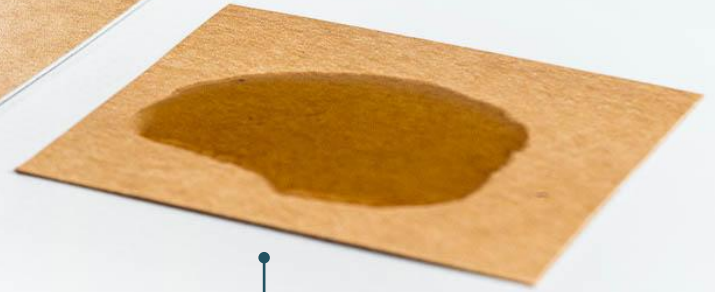

LIMITED EDITION 12 X 10ML

single serve olive oil in 100% natural, seaweed packaging made from Notpla.

NOTPLA

COATING

NOTPLA
COATING

Uncoated board

Notpla Liner

Unlined Paper

FILU TO HERE

 JUST EAT

Seaweed coating created by
NOTPLA

 JUST EAT

Seaweed coating created by
NOTPLA

NOTPLA

DAY 3

**THIS PACKAGING DISAPPEARS
ALMOST AS FAST AS YOUR MEAL**

Use a recycled coating instead of plastic,
making me as biodegradable as your lunchtime apple.

NOTPLA

JUST EAT

A hand is shown holding a piece of clear, crumpled plastic film. The background is a solid, light blue color. The text 'Notpla Film' is overlaid on the left side of the image.

Notpla Film

Spaghetti

**OLIVE
OIL**

PACKAGING MADE FROM
NOTPLA

PACKAGING MADE FROM
NOTPLA

SHAMPOO

PACKAGING MADE FROM
NOTPLA

A close-up photograph of a pile of dark, dried seaweed resting on a light-colored wooden surface. The seaweed is dark brown to black with some greenish-yellow highlights. In the background, a blue notebook is open, and a blue bowl with a white cloth inside is visible. The scene is brightly lit, suggesting an outdoor or well-lit indoor setting.