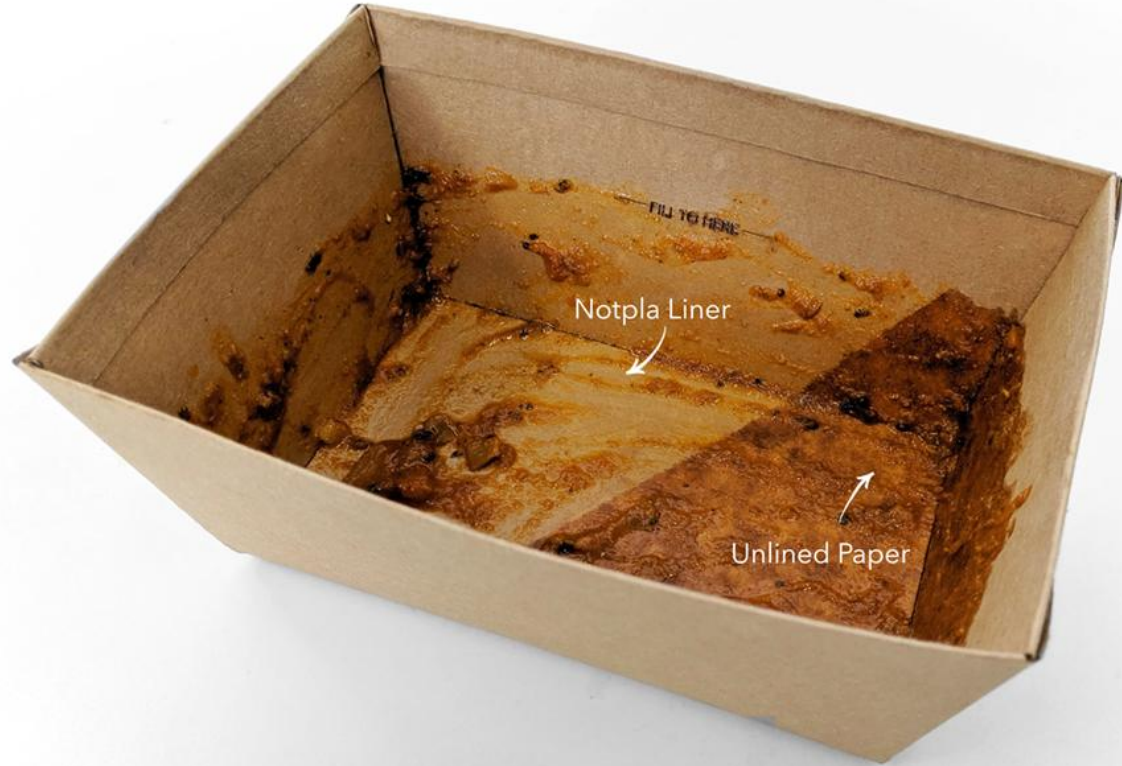

LIMITED EDITION 12 X 10ML

single serve olive oil in 100% natural, seaweed packaging made from Notpla.

NOTPLA

COATING

NOTPLA
COATING

Uncoated board

Notpla Liner

Unlined Paper

FILU TO HERE

 JUST EAT

Seaweed coating created by
NOTPLA

 JUST EAT

Seaweed coating created by
NOTPLA

NOTPLA

DAY 3

**THIS PACKAGING DISAPPEARS
ALMOST AS FAST AS YOUR MEAL**

Use a recycled coating instead of plastic,
making me as biodegradable as your lunchtime apple.

NOTPLA

JUST EAT

A hand is shown holding a piece of clear, crumpled plastic film. The background is a solid, light blue color. The text 'Notpla Film' is overlaid on the left side of the image.

Notpla Film

Spaghetti

**OLIVE
OIL**

PACKAGING MADE FROM
NOTPLA

PACKAGING MADE FROM
NOTPLA

SHAMPOO

PACKAGING MADE FROM
NOTPLA

A close-up photograph of a pile of dark, dried seaweed resting on a light-colored wooden surface. The seaweed is dark brown to black with some greenish-yellow highlights. In the background, a blue notebook is open, and a blue bowl with a white cloth inside is visible. The scene is brightly lit, suggesting an outdoor or well-lit indoor setting.