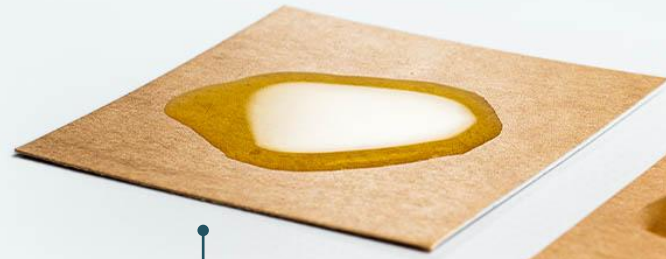

LIMITED EDITION 12 X 10ML

single serve olive oil in 100% natural, seaweed packaging made from Notpla.

NOTPLA

COATING

NOTPLA
COATING

Uncoated board

Notpla Liner

Unlined Paper

FILU TO HERE

 JUST EAT

Seaweed coating created by
NOTPLA

 JUST EAT

Seaweed coating created by
NOTPLA

NOTPLA

DAY 3

**THIS PACKAGING DISAPPEARS
ALMOST AS FAST AS YOUR MEAL**

Use a recycled coating instead of plastic,
making me as biodegradable as your lunchtime apple.

NOTPLA

JUST EAT

A hand is shown holding a piece of clear, crumpled plastic film. The background is a solid, light blue color. The text 'Notpla Film' is overlaid on the left side of the image.

Notpla Film

Spaghetti

**OLIVE
OIL**

PACKAGING MADE FROM
NOTPLA

PACKAGING MADE FROM
NOTPLA

SHAMPOO

PACKAGING MADE FROM
NOTPLA

A close-up photograph of a pile of dark, dried seaweed resting on a light-colored wooden surface. The seaweed is dark brown to black with some greenish-yellow highlights. In the background, a blue notebook is open, and a blue bowl with a white cloth inside is visible. The scene is brightly lit, suggesting an outdoor or well-lit indoor setting.