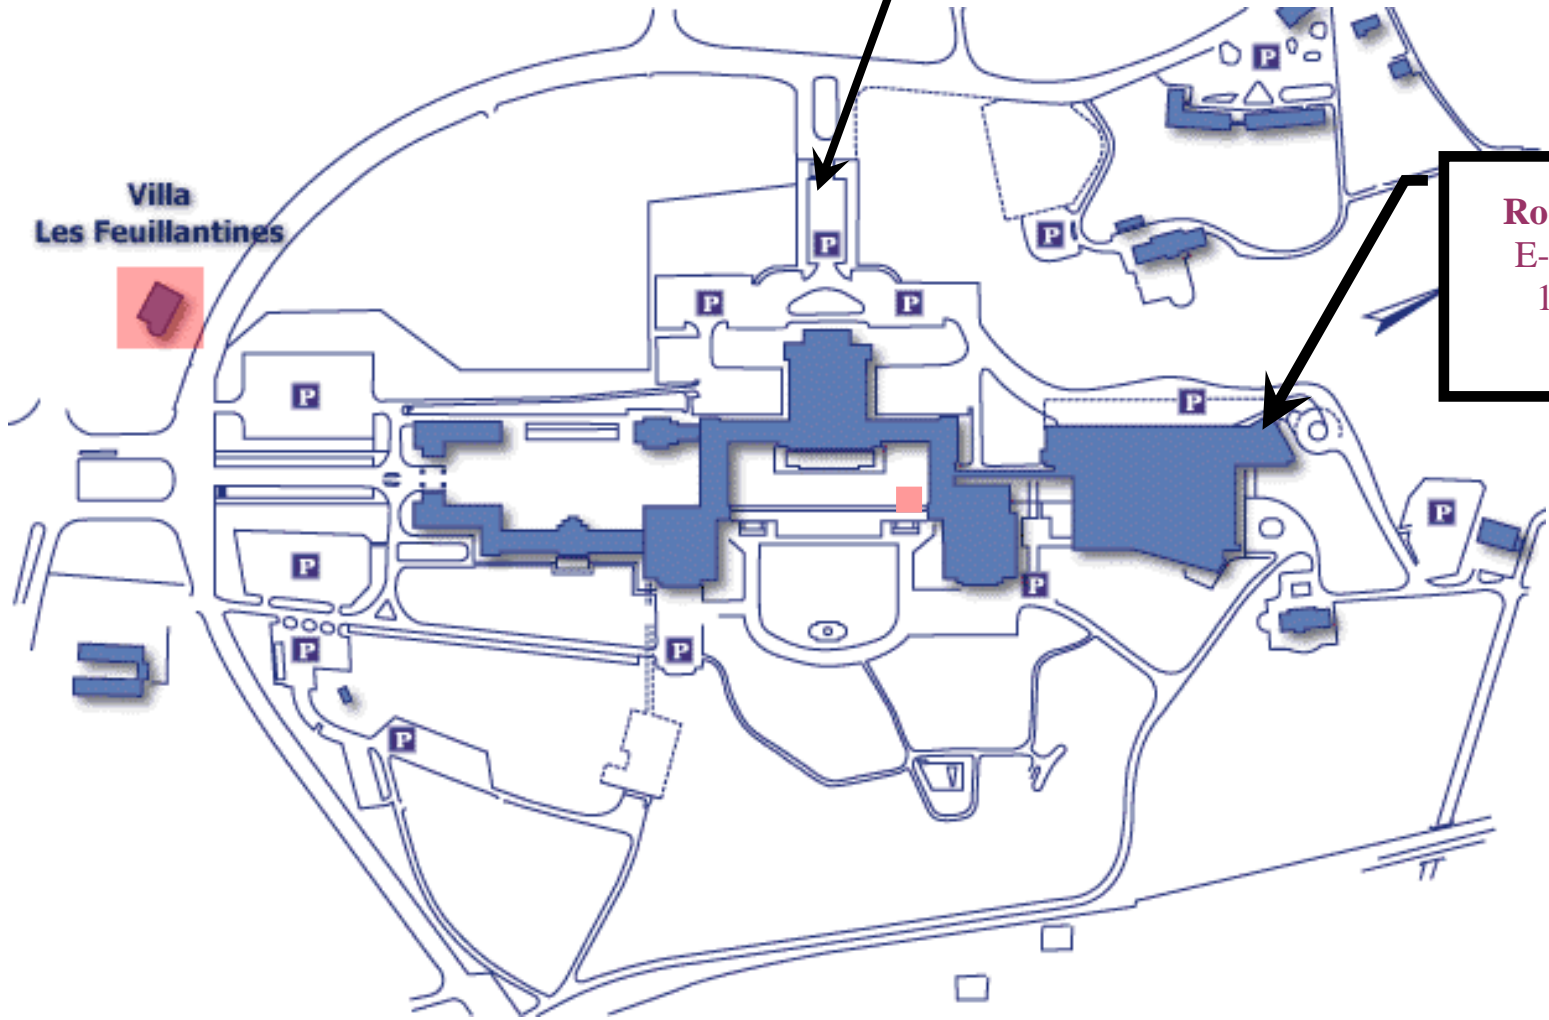

SECURITY
IDENTIFICATION SECTION

Open 0800 – 1700 non stop
PLACE DES NATIONS

**ENTRY/EXIT
CARS AND
PEDESTRIANS
Pregny gate**

**Room XXVI
E-Building,
1st Floor**